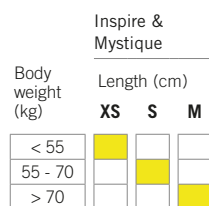

LENGTH RECOMMENDATION ACTIVE

Not all models are available in the specified lengths and hardnesses. See product pages for details.