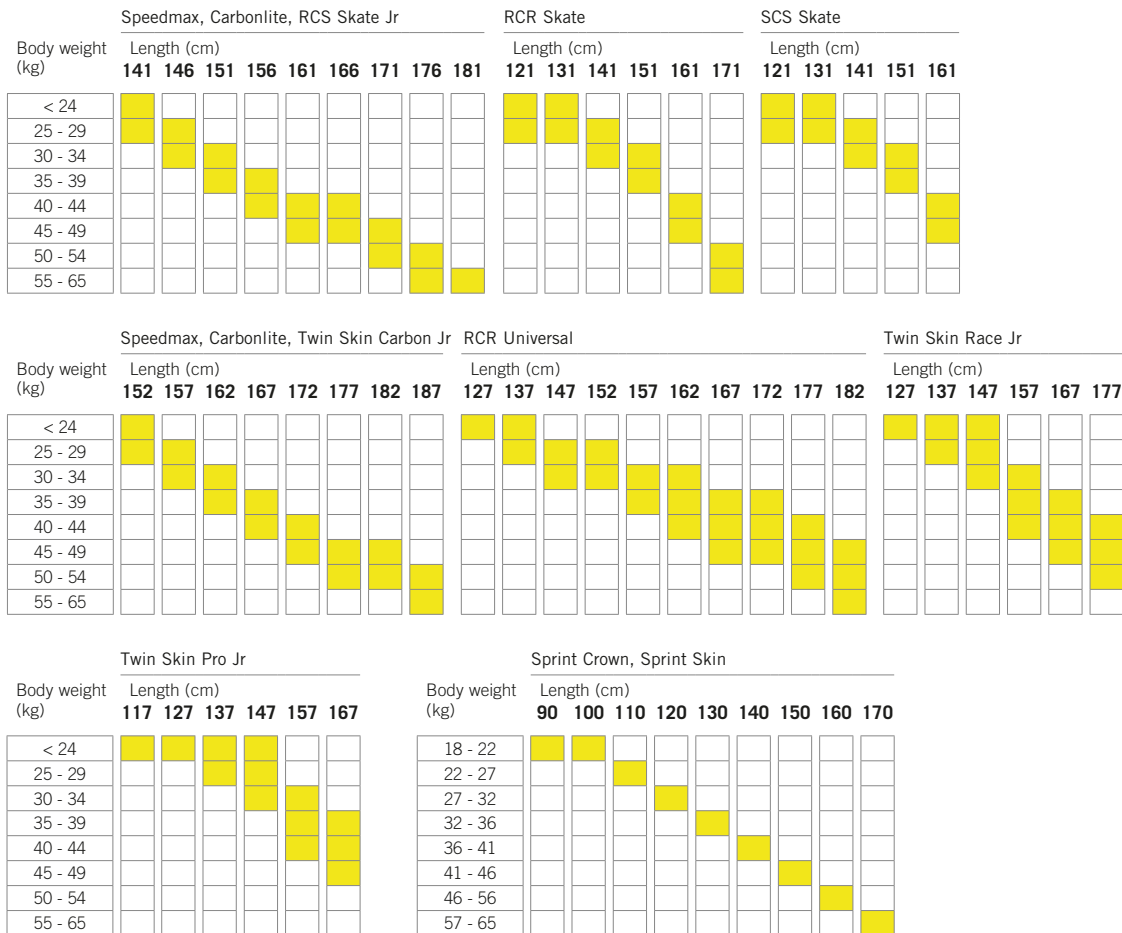

LENGTH RECOMMENDATION JUNIOR

Not all models are available in the specified lengths and hardnesses. See product pages for details.