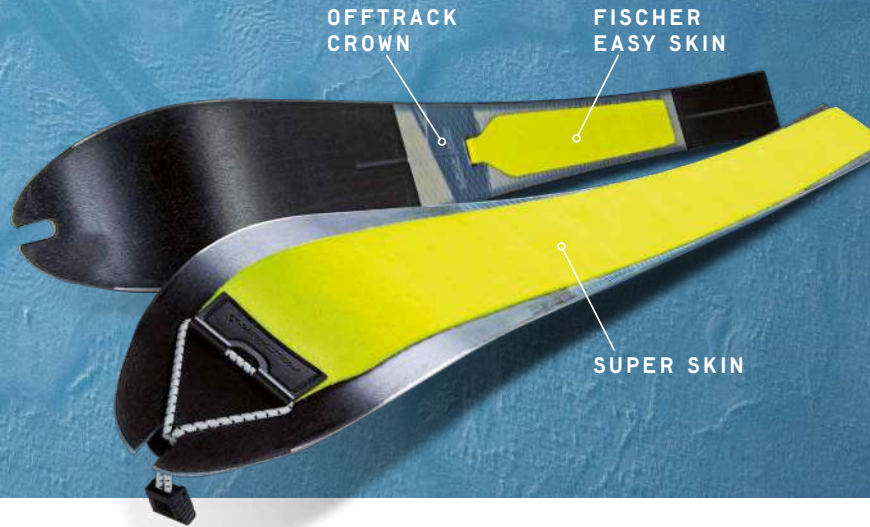

BLAZE YOUR OWN TRAIL.

ADVENTURE SKIS

Article no. skis only	Article no. IFP	Lengths (cm)	TURNAMIC® IFP Weight / Length (skis only)	Core	Sidcut	Binding	Features	Technology	Easy Skin / Super Skin	Base / Climbing aid	Price, €
ADVENTURE ACTIVE											
ADVENTURE 62 CROWN XTRALITE											
N50122V		169, 179, 189, 199	• 1.630g / 179cm	Air Channel	62-52-60	S60020 Control Step-In IFP black / grey	- Versatile sidcut for use on and off-track - Excellent off-track climbing capabilities - Pre-mounted	Speed Grinding 2.0, Offtrack Crown		Sintec / Offtrack Crown	
SPIDER 62 CROWN XTRALITE											
N50522V	N50622V	169, 179, 189, 199	• 1.660g / 179cm	Air Tec Steel Edge	62-52-60	S60020 Control Step-In IFP black / grey	- Fischer's most popular steel-edge ski - Extremely lightweight, stable design and construction - Excellent off-track climbing ability	Speed Grinding 2.0, Nordic Rocker Camber, Steel Edge, Offtrack Crown		Sintec / Offtrack Crown	
OUTBACK 68 CROWN/SKIN XTRALITE*											
N51023		169, 179, 189, 199	1.780g / 179cm	Air Tec Steel Edge	68-59-64	S65123 Rottefella® BCX Auto black / grey	- Excellent off-track climbing capability - Easy Skin compatible - Full length steel edge	Speed Grinding 2.0, Nordic Rocker Camber, Offtrack Crown & Easy Skin, Steel Edge	K50014 K50114	Sintec / Offtrack Crown / Easy Skin