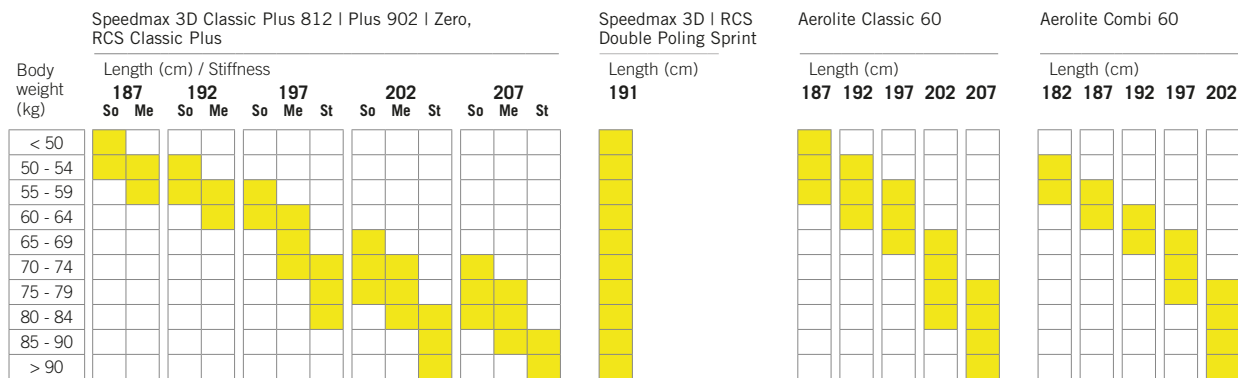

NORDIC LENGTH RECOMMENDATION

LENGTH RECOMMENDATION RACE & PERFORMANCE CLASSIC

Not all models are available in the specified lengths and hardnesses. See product pages for details.