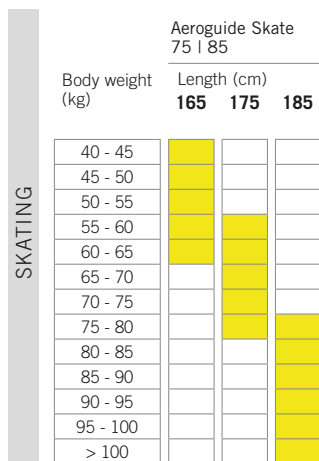

LENGTH RECOMMENDATION ACTIVE

Not all models are available in the specified lengths and hardnesses. See product pages for details.