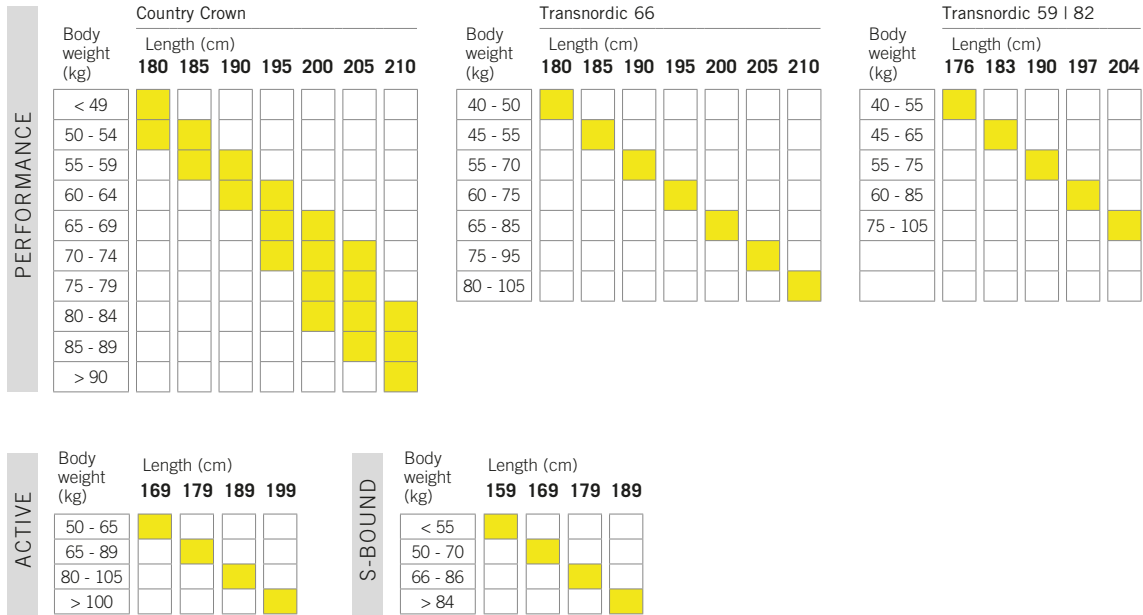

LENGTH RECOMMENDATION ADVENTURE

Not all models are available in the specified lengths and hardnesses. See product pages for details.