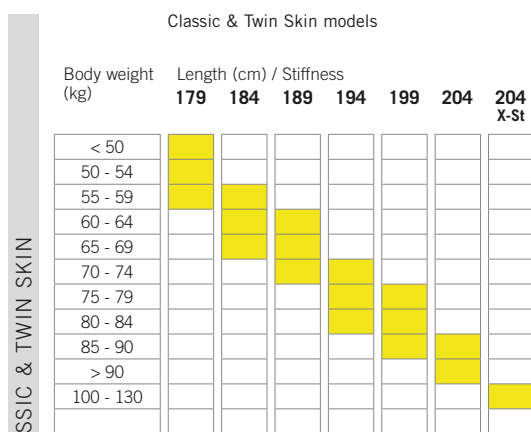

LENGTH RECOMMENDATION ACTIVE

Not all models are available in the specified lengths and hardnesses. See product pages for details.