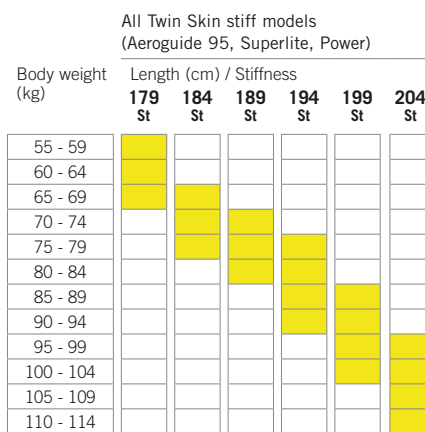

LENGTH RECOMMENDATION ACTIVE

Not all models are available in the specified lengths and hardnesses. See product pages for details.