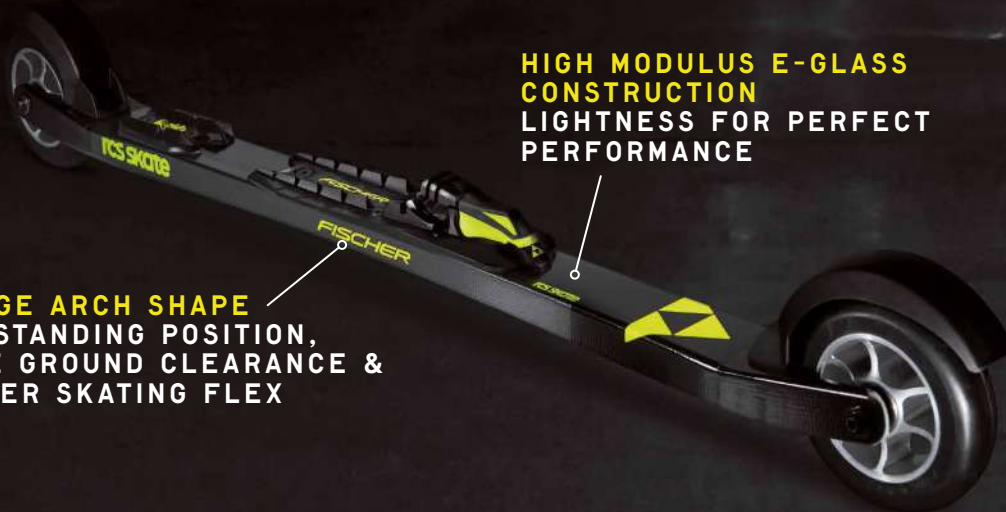

RCS SKATE

HIGH MODULUS E-GLASS CONSTRUCTION
LIGHTNESS FOR PERFECT PERFORMANCE

BRIDGE ARCH SHAPE
LOW STANDING POSITION,
MORE GROUND CLEARANCE &
BETTER SKATING FLEX

Article no. rollerskis only	Article no. set or mounted	Stiffness	Set or mounted	Binding	Wheel Diameter / Width	Ground Clearance Unloaded (mm)	Axis-Center Distance (mm)	Wheel type	Weight per piece (g)	Bearing	Features	Technology	Price, €