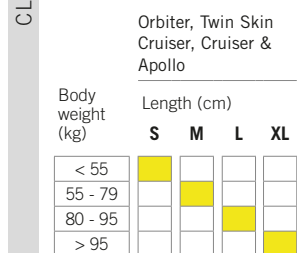

LENGTH RECOMMENDATION ACTIVE

Not all models are available in the specified lengths and hardnesses. See product pages for details.