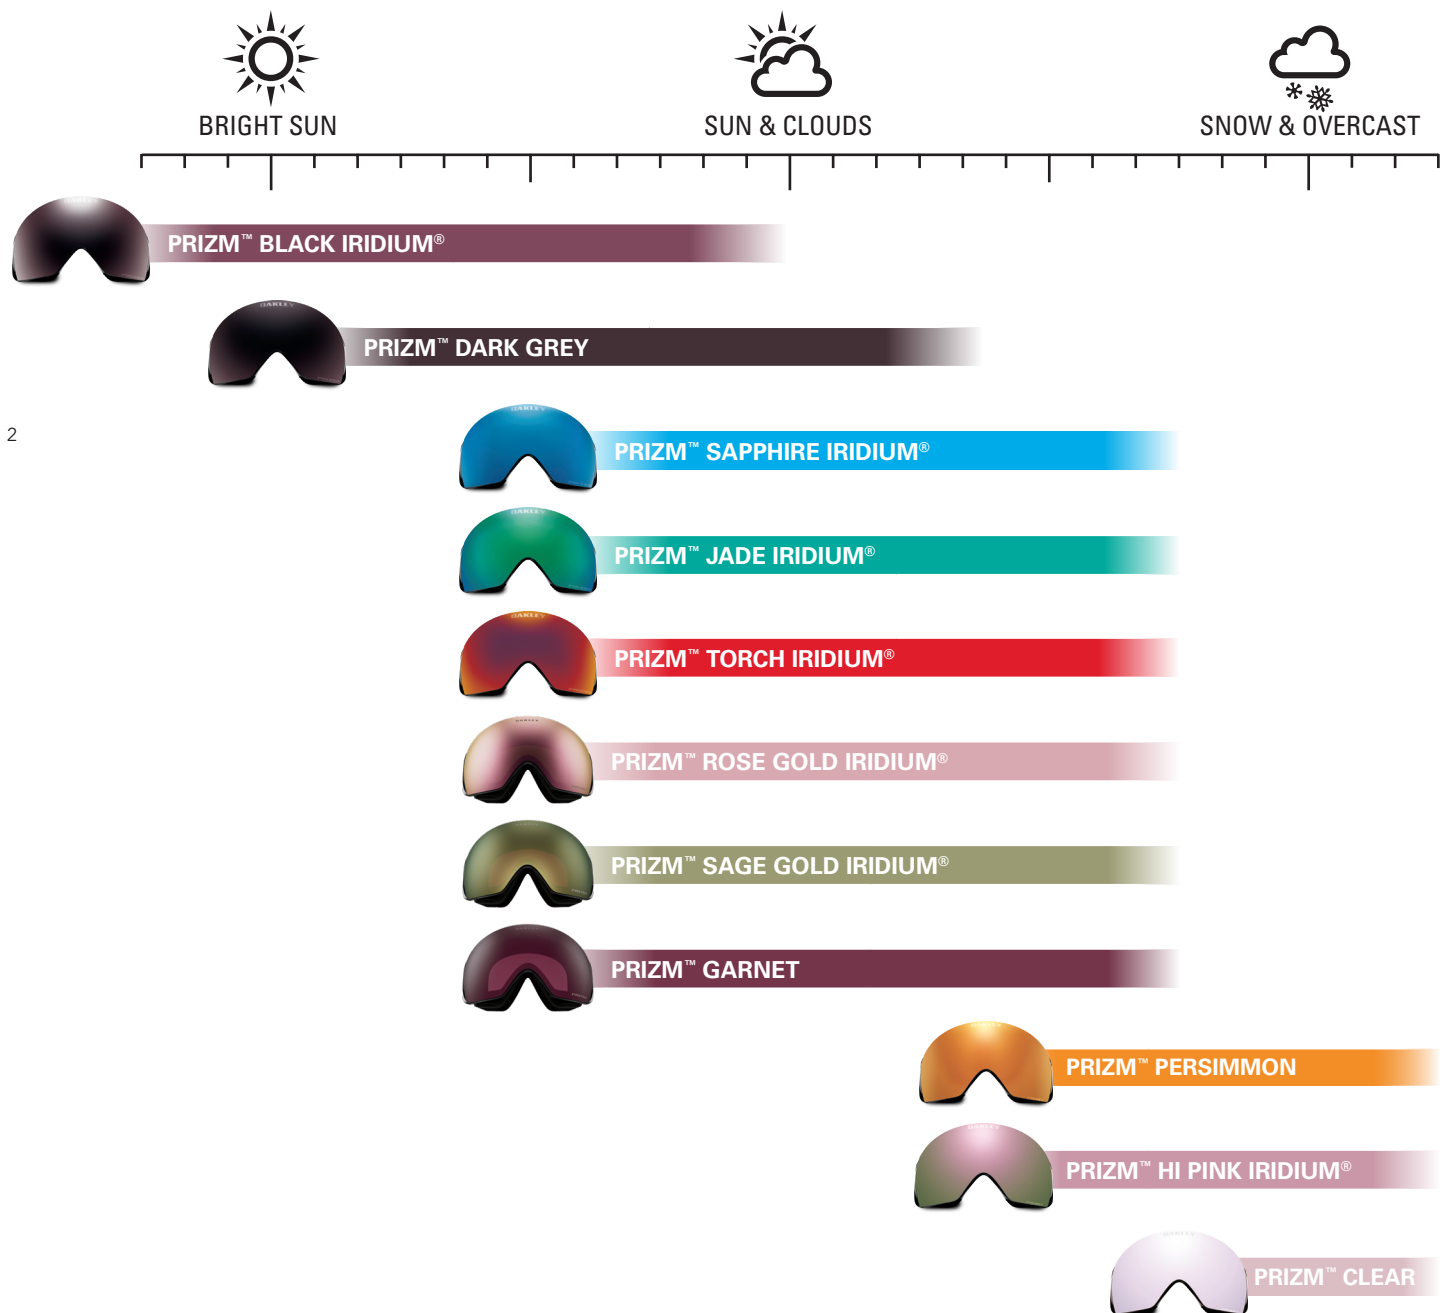

PRIZM™ LENS TECHNOLOGY

Oakley Prizm™ Snow lenses are purpose-built for the specific wavelengths of light that reflect from snow to help you see contrast on the mountain in a variety of light and snow conditions.

IMPROVED CONTRAST FOR DETECTING SNOW CONTOURS, TEXTURES & OBSTACLES.

ENHANCED CLARITY FOR DETECTING ICY, PACKED & POWDER SURFACES.

MULTIPLE LENS OPTIONS FOR EXCELLENT VISIBILITY IN A VARIETY OF LIGHTING & SNOW CONDITIONS.

DRAMATICALLY ENHANCED CONTRAST AND VISIBILITY OVER A WIDER RANGE OF LIGHT CONDITIONS.