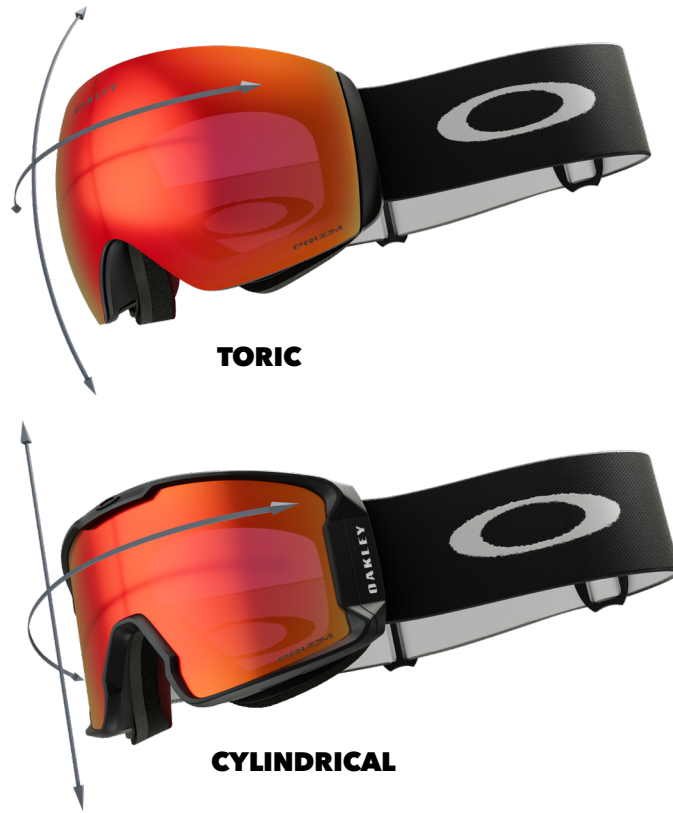

## ANTI-FOG PERFORMANCE

Oakley snow goggles are equipped with anti-fog technology that helps absorb moisture and eliminate haze, resulting in a confident ride all day long.

## LENS CURVATURE

Oakley snow goggles are available in two lens designs - toric and cylindrical. Toric lenses mimic the natural curvature of the eye for a seamless transition on the slopes, whereas cylindrical lenses offer a flatter shape for those that desire a low-profile aesthetic.