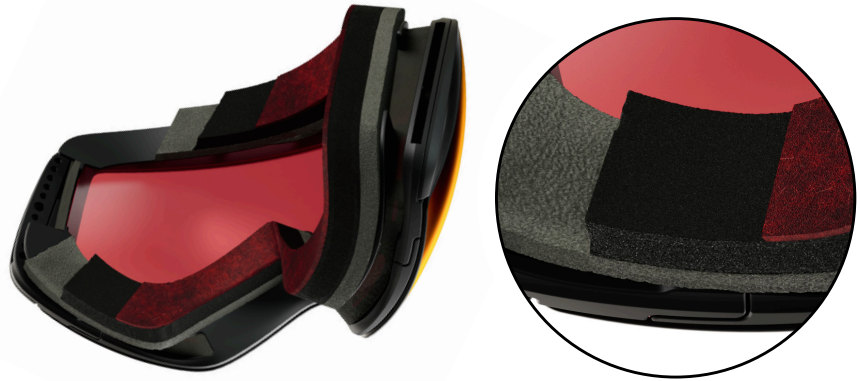

TRIPLE LAYER FACE FOAM

Oakley snow goggles feature triple-density foam designed to keep you comfortable all day – two layers to mimic the contours of the face for a personalized fit, and one outer fleece layer that rests against the skin to wick away moisture.