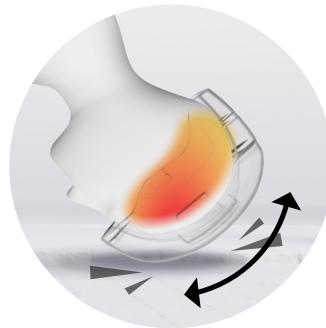

### MIPS

The Mips® safety system features a low-friction layer inside the helmet, generally between the padding and the EPS foam protective layer, that allows a multi-directional movement of 10-15mm on certain angled impacts, intended to help reduce rotational force to the head.

Safety for helmets

**1.** Traditional helmets are designed and tested for straight impacts, but most impacts are angled, which can cause rotational motion to the head.

**2.** The rotational motion can cause brain injuries.