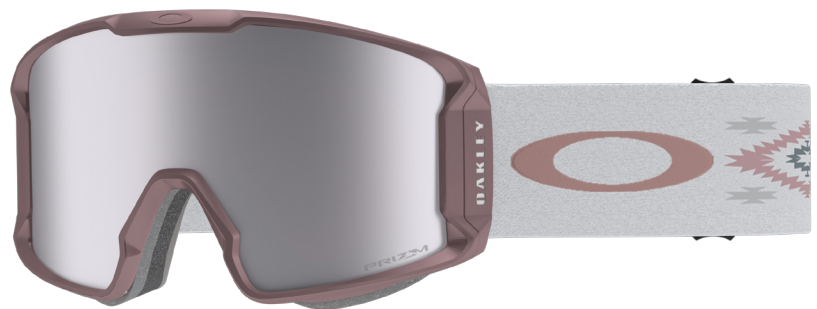

JAMIE ANDERSON

As the record holder for most female X Games medals (17), Jamie Anderson is the most-decorated female snowboarder of all time. Jamie's signature goggle reflects her personal style, passion for the outdoors, and admiration of those who take care of the spaces we play in. Her colors are a perfect representation of feminine strength, determination, and playfulness.

Prizm Black Iridium 007070-D8