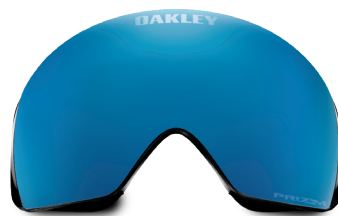

### **BRIGHT SUN**

Perfect for bright, sunny bluebird days with minimal cloud coverage

PRIZM BLACK IRIDIUM

### **SUN & CLOUDS**

Ideal on the days that mix clouds with sunshine

PRIZM DARK GREY

PRIZM SAPPHIRE IRIDIUM

PRIZM JADE IRIDIUM

PRIZM TORCH IRIDIUM

PRIZM ROSE GOLD IRIDIUM

PRIZM SAGE GOLD IRIDIUM