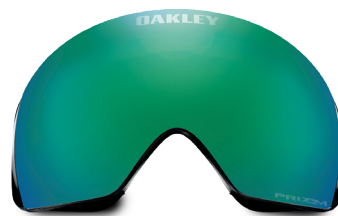

### **BRIGHT SUN**

Perfect for bright, sunny bluebird days with minimal cloud coverage

PRIZM BLACK IRIDIUM

### **SUN & CLOUDS**

Ideal on the days that mix clouds with sunshine

PRIZM DARK GREY

PRIZM SAPPHIRE IRIDIUM

PRIZM JADE IRIDIUM

PRIZM TORCH IRIDIUM

PRIZM ROSE GOLD IRIDIUM

PRIZM SAGE GOLD IRIDIUM