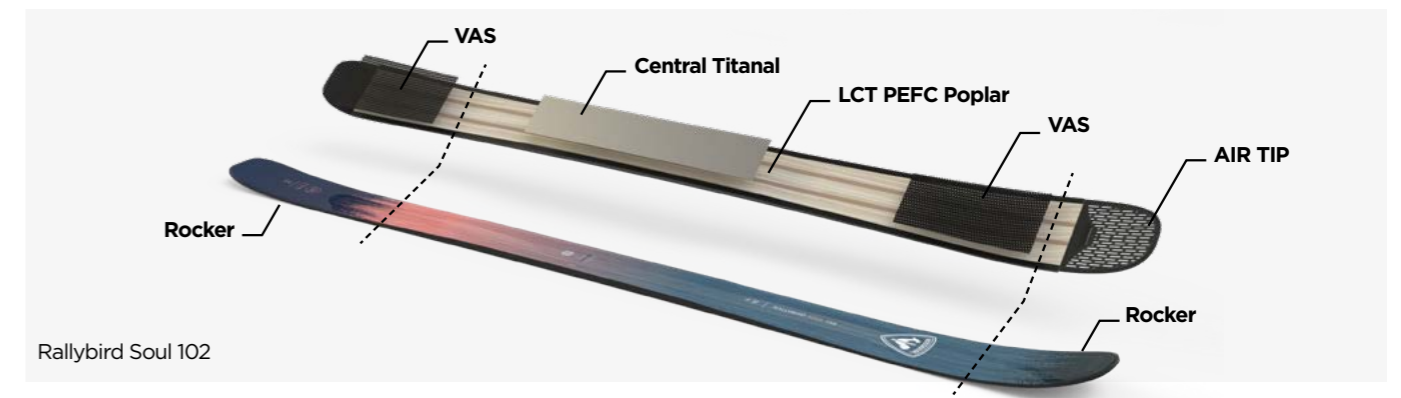

* Weight kg/pair without bindings

See technical charts pages 44 to 47.

RALLYBIRD

FREE YOUR WAY

DO IT ALL FREERIDE

Discover the new Rallybird Soul collection. The Freeride solution for versatile abilities and surfy mood. The one Freeride ski fits all from the wild open spaces to tiny forest runs with Freetouring options in mind. The new RALLYBIRD SOUL is also remarkable when snow conditions becomes harder or chunky.

CONSTRUCTION

TWIN ROCKER
Smear & grip

PROGRESSIVE SIDECUT
Playfull fluidity

TECHNOLOGIES

Playful performance and better floatation

Perfect stability and full curve precision

ECO-CONCEPTION

THE RIGHT FLEX FOR EVERY SKIER PROFILE