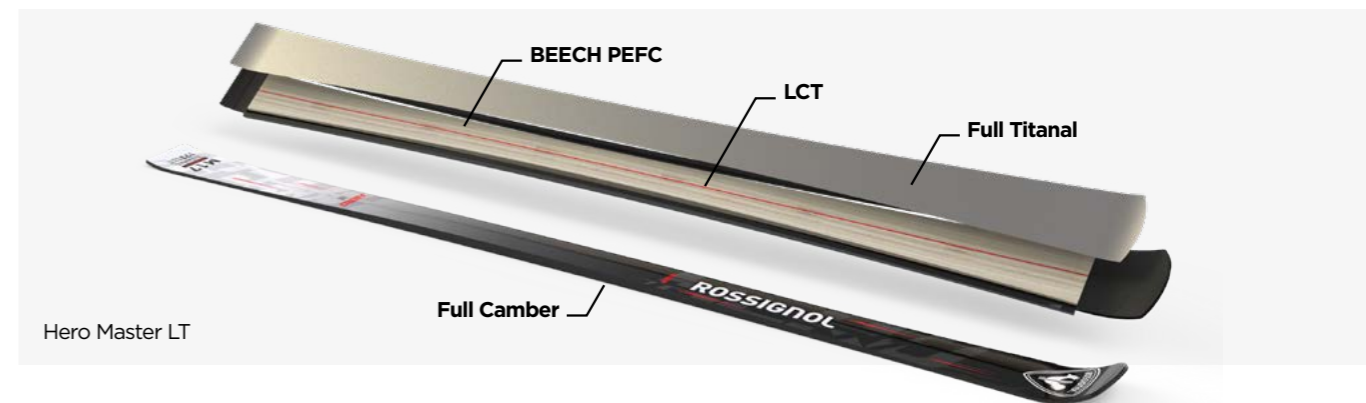

TECHNOLOGIES

Perfect stability and full
carve precision