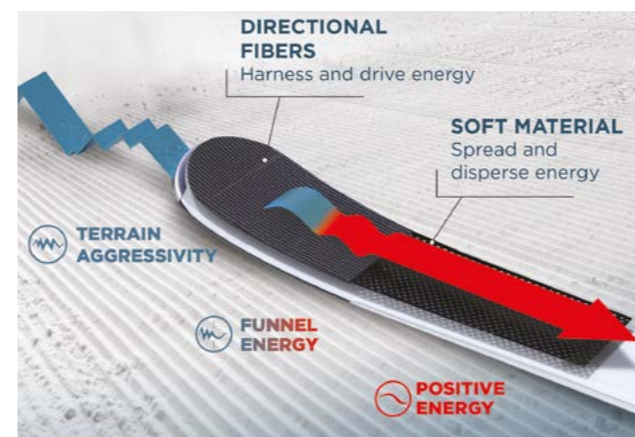

CONSTRUCTION

ALL TRAIL ROCKER
Hard snow precision

ALL TRAIL SIDECUT
Fluid, evolutive carving

TECHNOLOGIES

DRIVE TIP SOLUTION

- Directional fibres combined with a flexible material (visco)
- Absorbs and eliminates vibrations
- Snow feel and control to boost confidence.