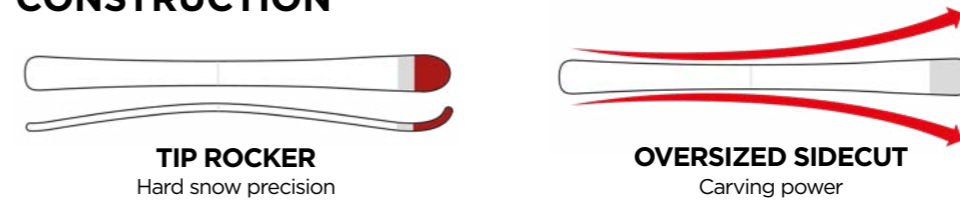

CONSTRUCTION

RANFW01	ESSENTIAL (OPEN)
FCMAS05	SPX 12 GW B80 GREY ORGANIC
RANFW02	ESSENTIAL (OPEN)
FCMRS02	SPX 12 METRIX GW B80 BLACK

Sidecuts	Radius	Sizes	Weight*
122-69-103	11m	155	3,6
122-69-103	12m	160	3,7
122-69-103	13m	167	3,8
122-69-103	14m	172	3,9

ECO-CONCEPTION

Recycled, Certified & Bio sourced materials represent 73% of the ski.

34%
Recycled materials

39%
Bio Sourced materials
32,7%
of which is beech wood from responsible forests

The ski is recyclable at 77%, 7 times more than a traditional ski.

35% ALUMINIUM
Recycled in organized facilities, aluminum is infinitely recyclable today.

35% WOOD
Wood chips are reused in various construction materials. We are actively working on solutions that will allow these to be reused in future Rossignol skis.

7% STEEL
Recycled in organized facilities, steel is infinitely recyclable today.

12% PLASTIC
Sorted, recovered, and repurposed as a source of energy. We work actively with the recycling sector.

5% FINE WOOD
Sorted, recovered, and repurposed as a source of energy. We work actively with the recycling sector.

6% WASTE
Throughout the different stages of grinding and sorting ski materials, only 6% goes towards waste.