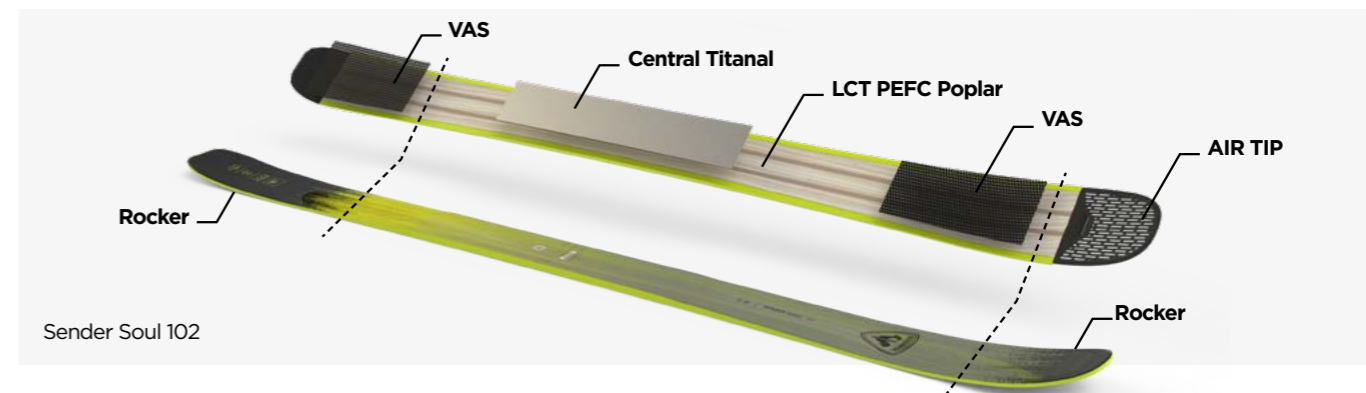

- Floatation
- Playfulness
- Easy Pivot
- Adaptability
- Lightness & effortless
- Soft snow feel
- Predictability

CONSTRUCTION

TWIN ROCKER
Smear & grip

PROGRESSIVE SIDECUT
Playful fluidity

TECHNOLOGIES

Sender Soul 102