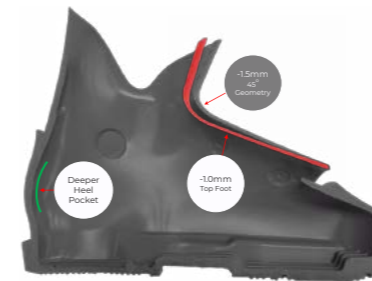

TECHNOLOGIES

NEW GEOMETRIC SHAPE

97 mm last:
 - The internal last is closer to the foot at the instep. The angle is near 45° by moving back 1.5 mm, and lowering by 1 mm on the top of the foot.
 - The heel pocket is deeper to ensure better support
 - The sole length is reduced by 3 mm to 303 mm (for size 26.5)
 This improves precision, power transfer and foot interaction.