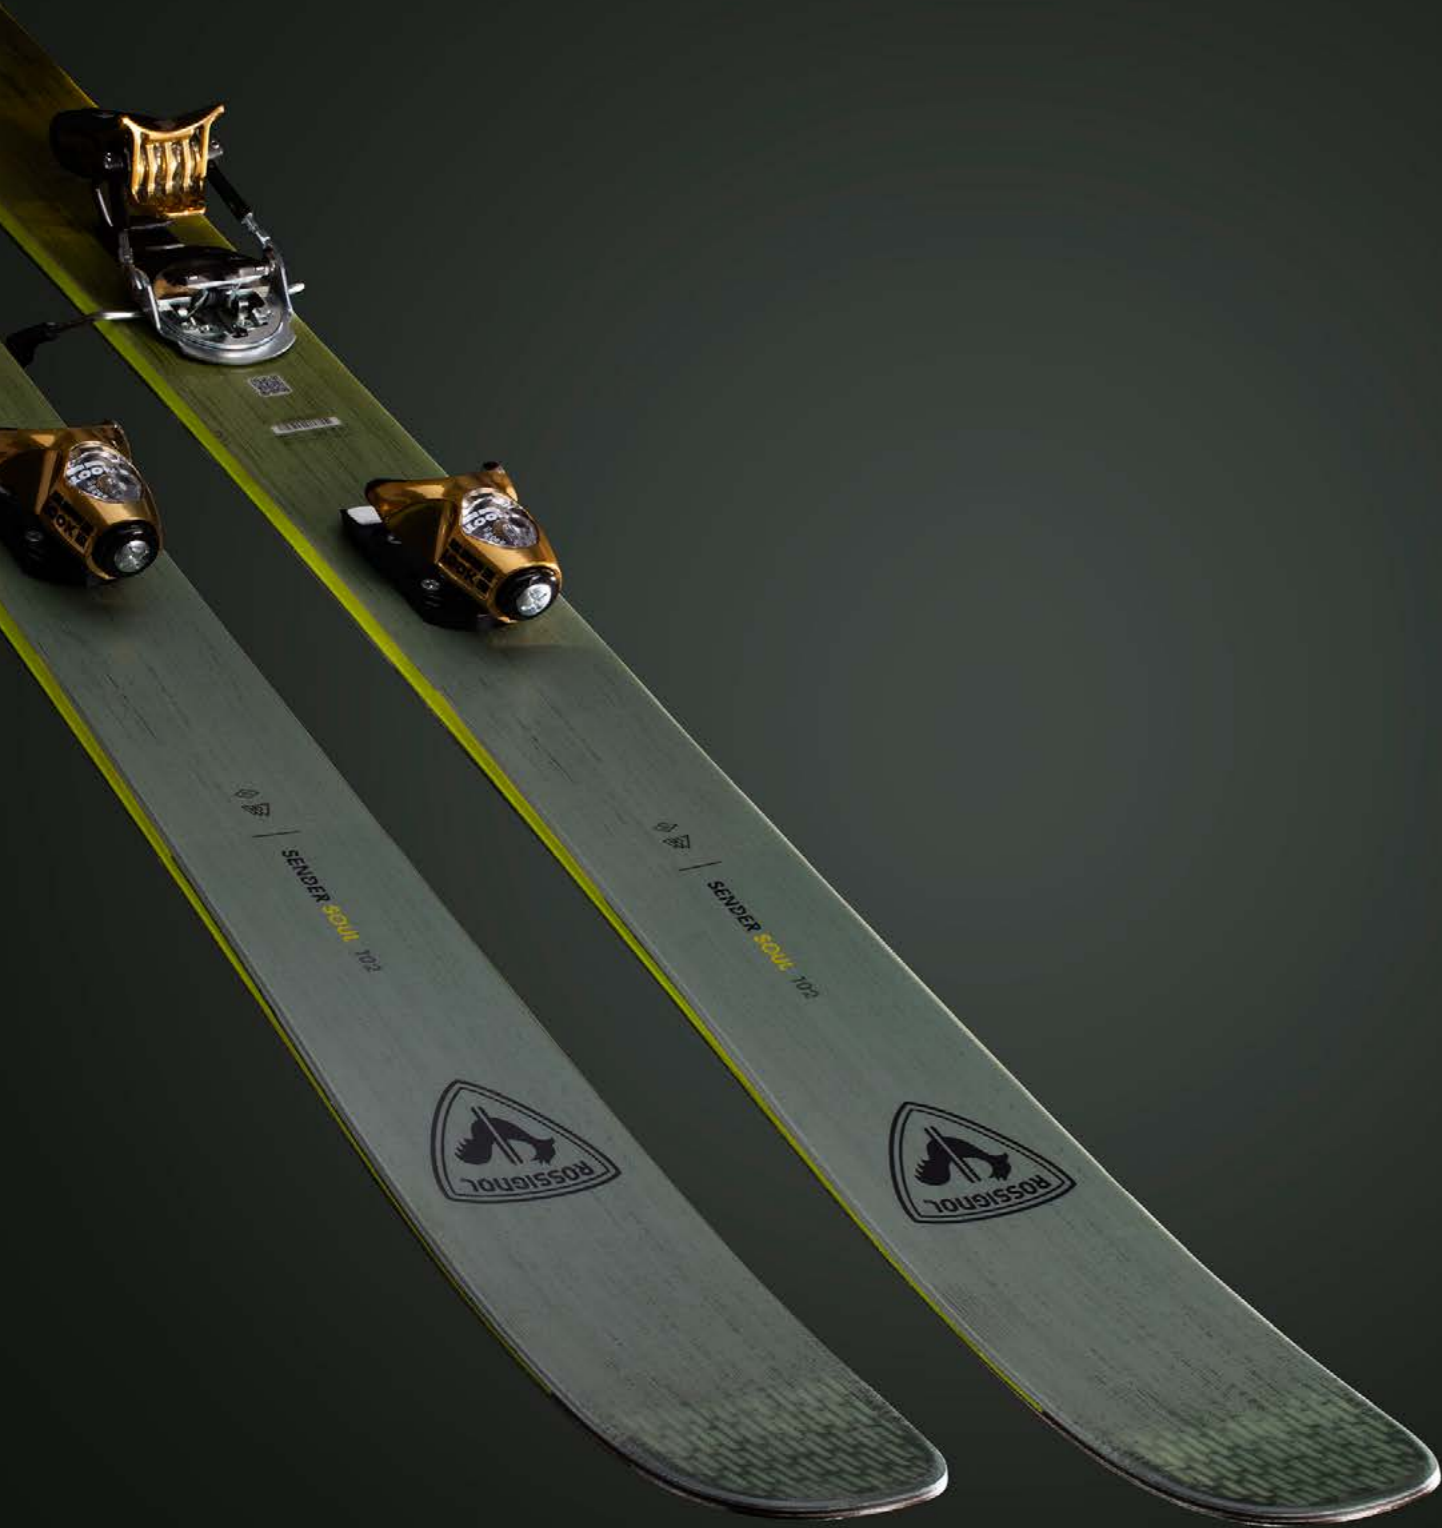

* Weight kg/pair without bindings

* Weight kg/pair without bindings

SENDER

FREE YOUR WAY

DO IT ALL FREERIDE

The Freeride solution for versatile abilities and surfy mood. The one Freeride ski fits all from the wild open spaces to tiny forest runs with Freetouring options in mind. This ski is also remarkable when snow conditions becomes harder or chunky.