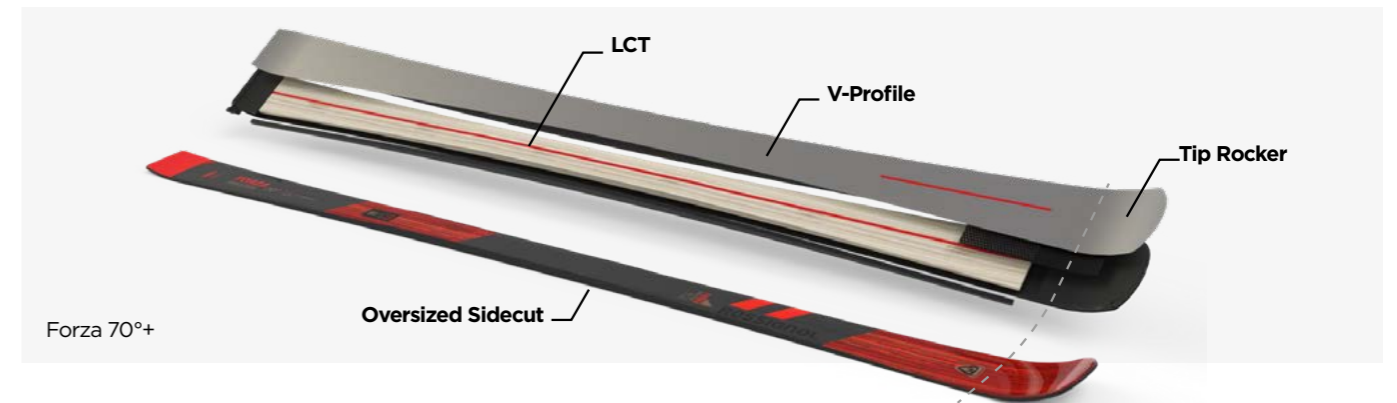

CONSTRUCTION

TIP ROCKER
Hard snow precision

OVERSIZED SIDECUT
Carving power

TECHNOLOGIES

LCT
Perfect stability and full carve precision (only Forza 70°)

V PROFILE
Dynamic flex and grip improvement

ECO-CONCEPTION