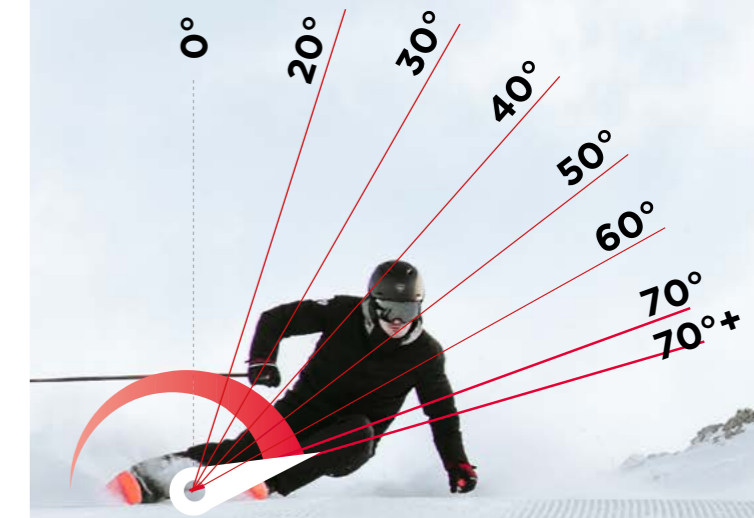

DISCOVER THE FORZA VIDEO