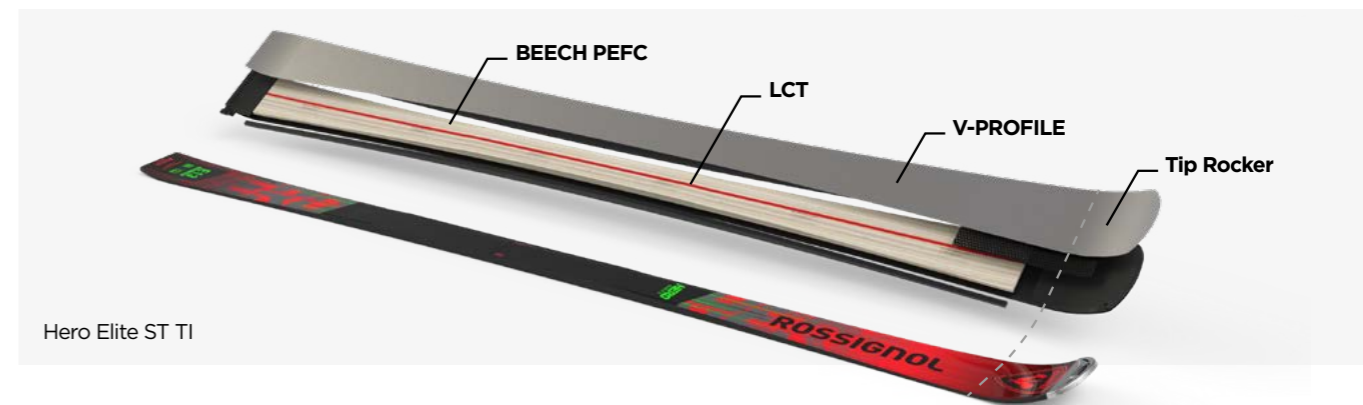

A condensing of the racing service expertise to feel the power in every turn. Best racing technology at the service of all.

HERO Elite is the range derived from the racing skis. This range offer you the feeling of the racing.

Built to allow everyone to feel the real power of the turn. With the Elite range be ready to carve as our Champions.

- 100% piste skis
- Performance carving
- Precision
- Speed

CONSTRUCTION

TIP ROCKER
Hard snow precision

OVERSIZED SIDECUT
Carving power

TECHNOLOGIES

Hero Elite ST TI

LCT

Perfect stability and full
carve precision

V-PROFILE

Dynamic flex and grip
improvement

ECO-CONCEPTION