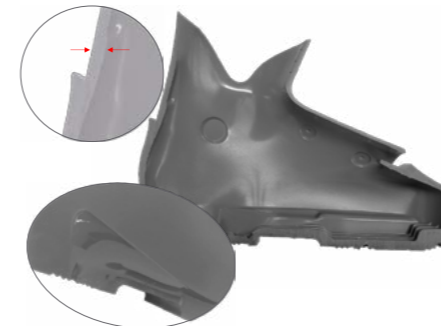

TECHNOLOGIES

NEW GEOMETRIC SHAPE

97 mm last:
 - The internal last is closer to the foot at the instep. The angle is near 45° by moving back 1.5 mm, and lowering by 1 mm on the top of the foot.
 - The heel pocket is deeper to ensure better support
 - The sole length is reduced by 3 mm to 303 mm (for size 26.5)
 This improves precision, power transfer and foot interaction.

NEW SHELL STRUCTURE

The walls of the shell are thicker to bring them closer to those of the Z Series.
 The lower part of the shell has been strengthened, and the new design delivers greater torsional rigidity.