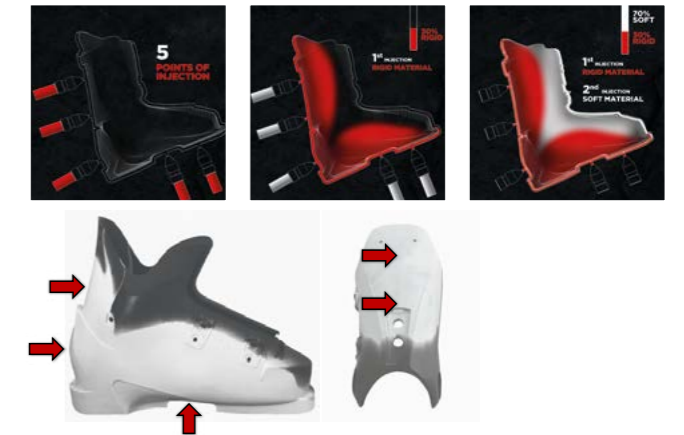

DUAL CORE RACE

The entire HERO WORLD CUP and HERO range features the DUAL CORE technology.
The process involves three injection points on the shell and two on the cuff. This technology can be used to accurately finetune the progressive flex, rear support and rebound. It also allows for highly effective lateral power transfer.