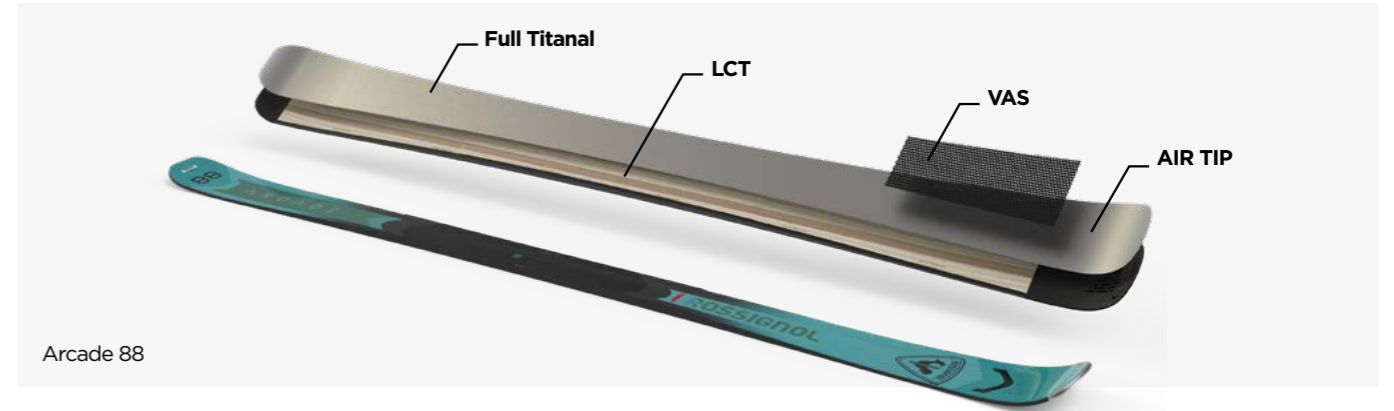

ARCADE

100 % EVERYWHERE

The Rossignol Arcade skis redefine the all-mountain category with a personality that can literally ski 100% anywhere. The combination of a shorter turn radius with a rockered tip and tail profile makes for progressive carving in all terrain.

ARCADE is made for the snow you will find, not for the snow you are expecting to find.

CONSTRUCTION

TIP & TAIL ROCKER
Versatility, adaptability

EXTENDED SIDECUT
Fluid, evolutive carving

TECHNOLOGIES

Arcade 88