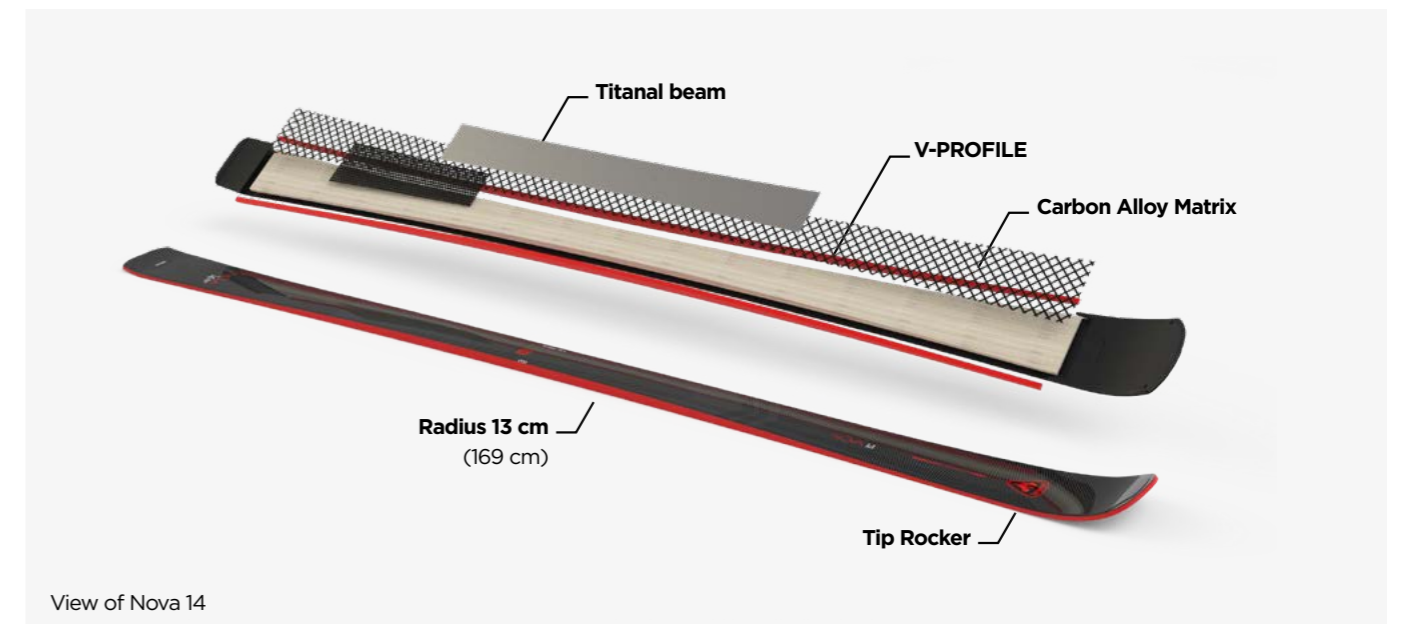

CONSTRUCTION

TIP ROCKER

Hard snow precision and maneuverable

OVERSIZED SIDECUT

Carving power and intuitive tuning

TECHNOLOGIES

Dynamic flex and grip improvement

ECO-CONCEPTION